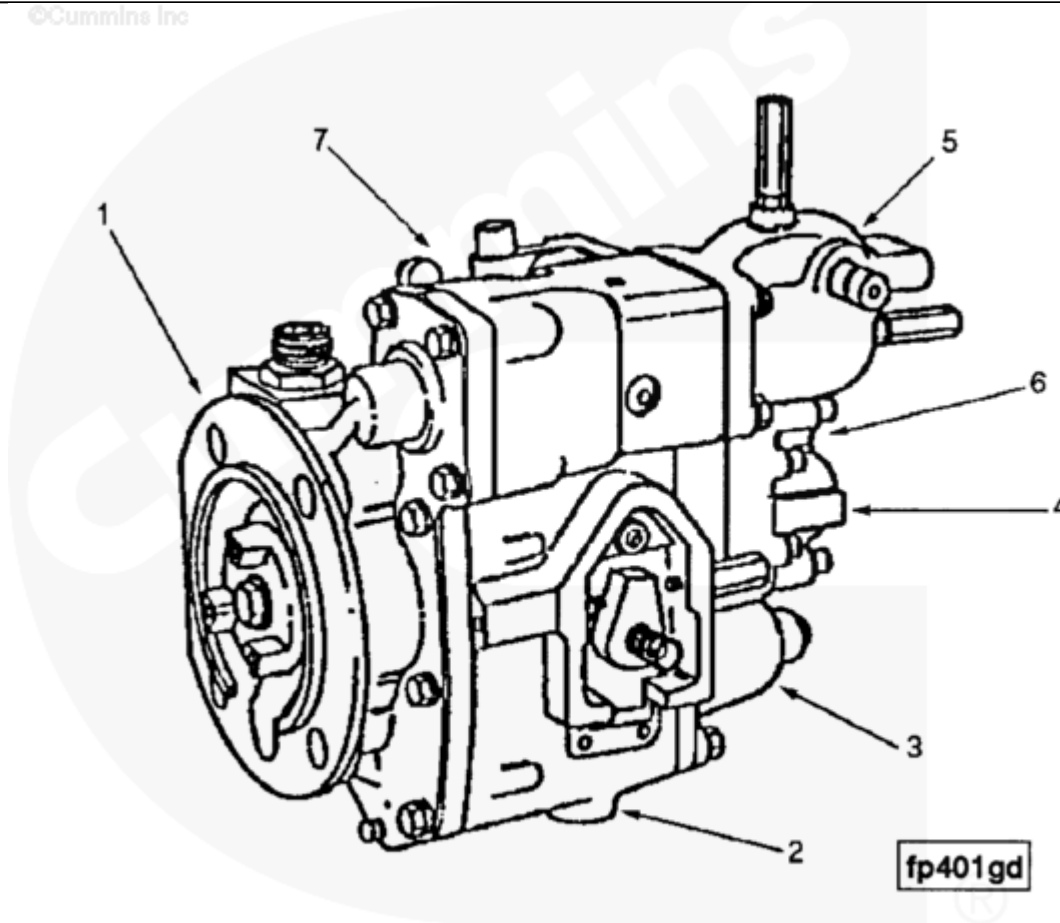

Parts Catalog - Option Detail

Electronic Parts Catalog - Option Detail				
Option	Group	Graphic	Film Card	Date
FP6828-04	05.01	fp401gd	K38	31-MAY-05
Engines	GTA38, K38, KTA38GC CM558, QSK38 CM2150 K106, QSK38 CM2150 MCRS, QSK38 CM850 MCRS			

©Cummins Inc

[SMALL](#) | [MEDIUM](#) | [LARGE](#)

Cart	Ref No	Part Number	Part Description	Required	Remarks
View My Cart					
		FP6828-04	Fuel Pump		Fuel pump: PT type g... (More)
					Fuel pump governor:
					Variable speed
					AFC: Functional small bore

					throttle shaft 1.00 inch gear
					pump, shaped port AFC barrel
					and plunger, non-undercut
					automotive and variable speed
					governor barrels.
<input type="checkbox"/>		3095454	Fuel Pump	1	Recon equivalent FBC 6 RX
<input type="checkbox"/>	1	3279503	Fuel Pump Cover	1	
<input type="checkbox"/>	2	3095814	Fuel Pump Housing	1	
<input type="checkbox"/>	3	3021977	Spring Cover	1	
<input type="checkbox"/>	4	3034245	Gear Fuel Pump	1	
<input type="checkbox"/>	5	3020524	Cover And Bushing Assembly Variable Speed Governor	1	
	7	3077528	Assembly , Afc	1	
	6	AR12111	Fuel Pump And Mounting Damper	1	